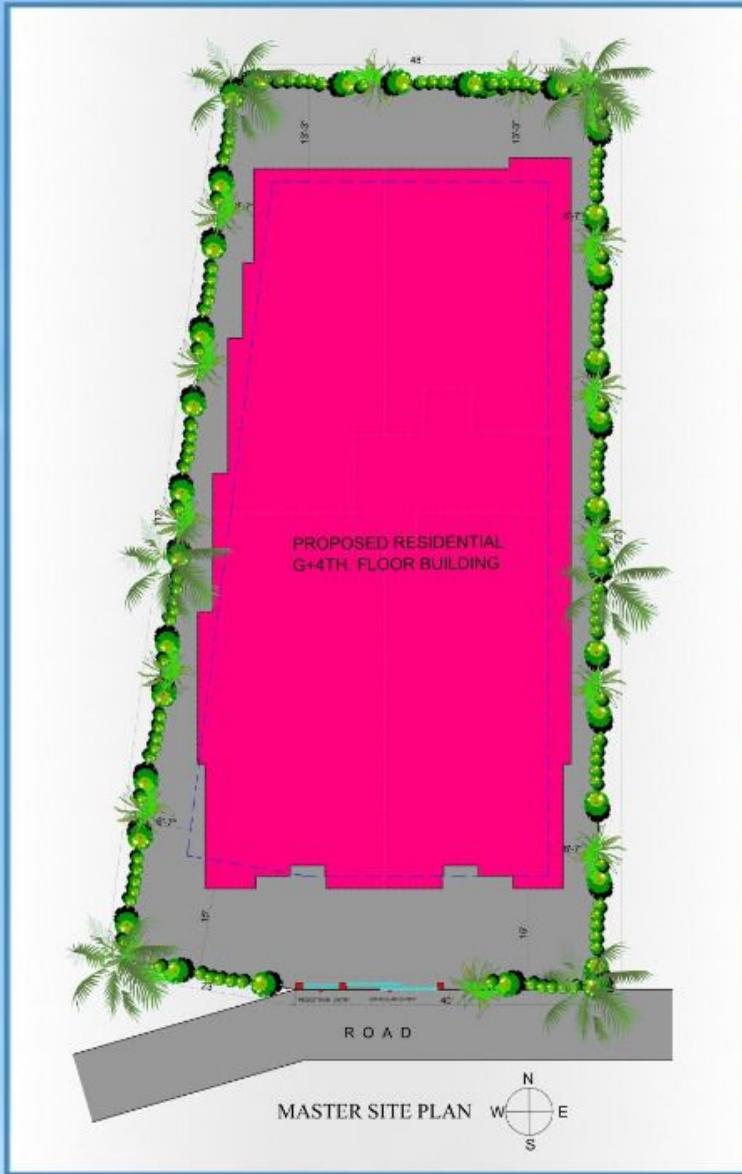

Aamyia Contech Pvt. Ltd.

AERIAL VIEW

Aangan

Flat No. 1 (3 BHK)

Flat No. 2 (3 BHK)

Flat No. 3 (2 BHK)

Flat No. 4 (2 BHK)

9470300002
9471700002
8777417557

Project Address :
Plot No. 806, Krishnapuri Colony, Chutia, Ranchi

FLAT NO.	TYPE	SUPER BUILT UP AREA
1.	3 BHK	1397.00 SQ.FT.
2.	3 BHK	1368.00 SQ.FT.
3.	2 BHK	1014.00 SQ.FT.
4.	2 BHK	1001.00 SQ.FT.

9470300002
 9471700002
 8777417557