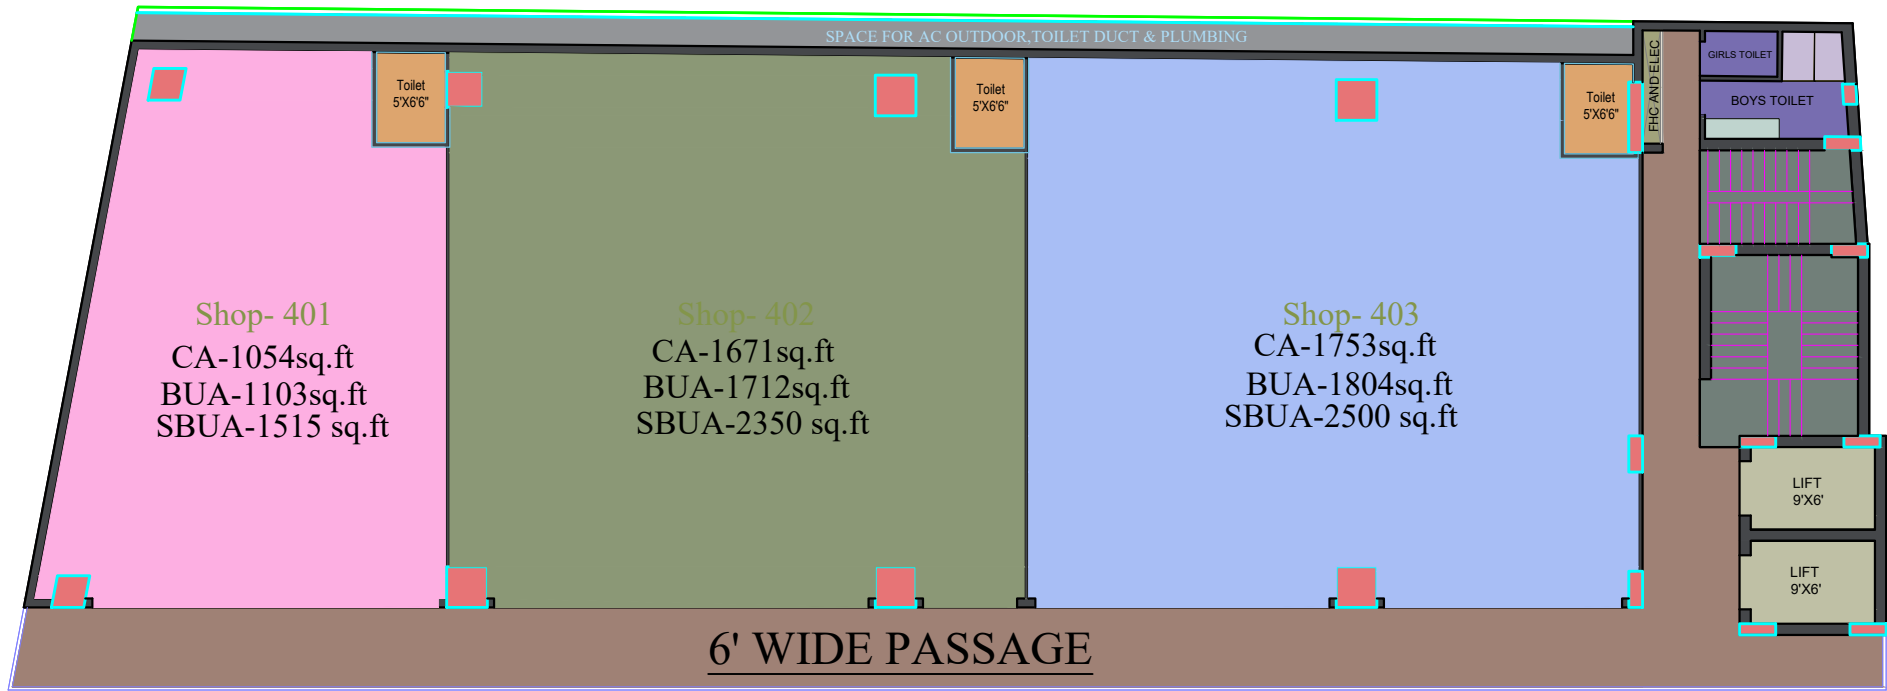

10% OFF
WILL
LEVI'S
NIKE
H&M

GROUND FLOOR PLAN

PANCHRATNA CENTRE
KANKE ROAD , RANCHI

B+G+8

FIRST FLOOR PLAN

PANCHRATNA CENTRE
KANKE ROAD , RANCHI

B+G+8

**SECOND
FLOOR PLAN**

PANCHRATNA CENTRE
KANKE ROAD , RANCHI

B+G+8

**THIRD
 FLOOR PLAN**

PANCHRATNA CENTRE
 KANKE ROAD , RANCHI

B+G+8

**FOURTH
FLOOR PLAN**

PANCHRATNA CENTRE
KANKE ROAD , RANCHI

B+G+8

**FIFTH
FLOOR PLAN**

PANCHRATNA CENTRE
KANKE ROAD , RANCHI

B+G+8

**SIXTH
FLOOR PLAN**

PANCHRATNA CENTRE
KANKE ROAD , RANCHI

B+G+8

**SEVENTH
FLOOR PLAN**

PANCHRATNA CENTRE
KANKE ROAD , RANCHI