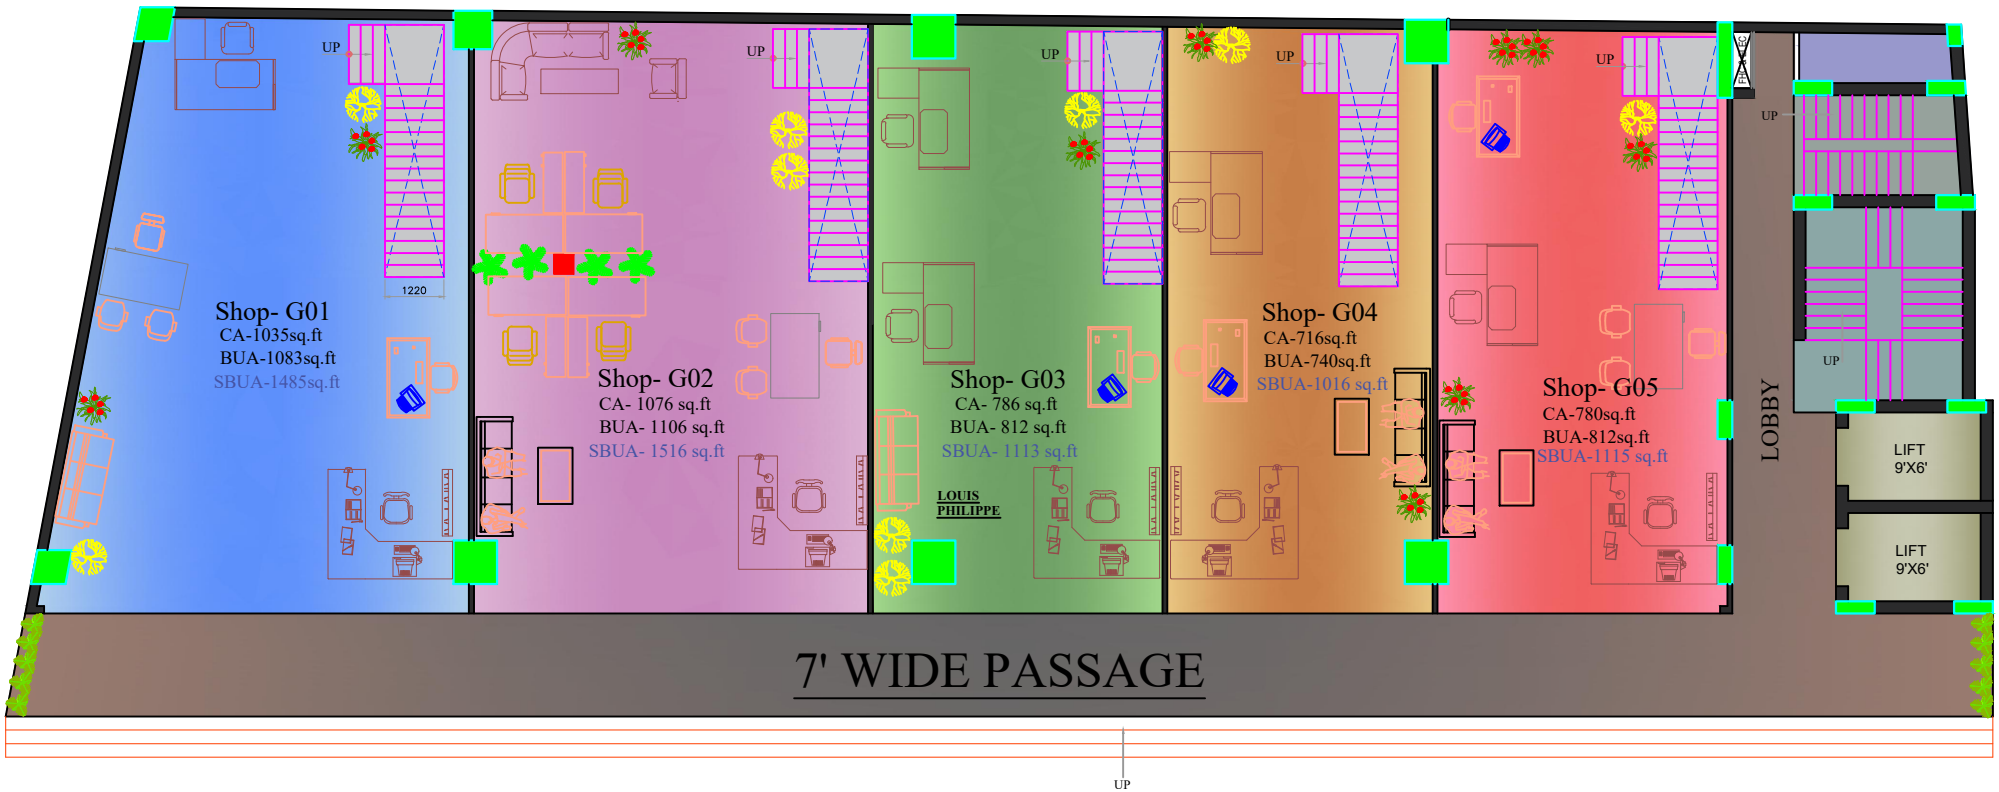

10% OFF
WILL
LEVI'S
NIKE
H&M

GROUND FLOOR PLAN

PANCHRATNA CENTRE
KANKE ROAD , RANCHI

B+G+8

FIRST FLOOR PLAN

PANCHRATNA CENTRE
KANKE ROAD , RANCHI

B+G+8

**SECOND
FLOOR PLAN**