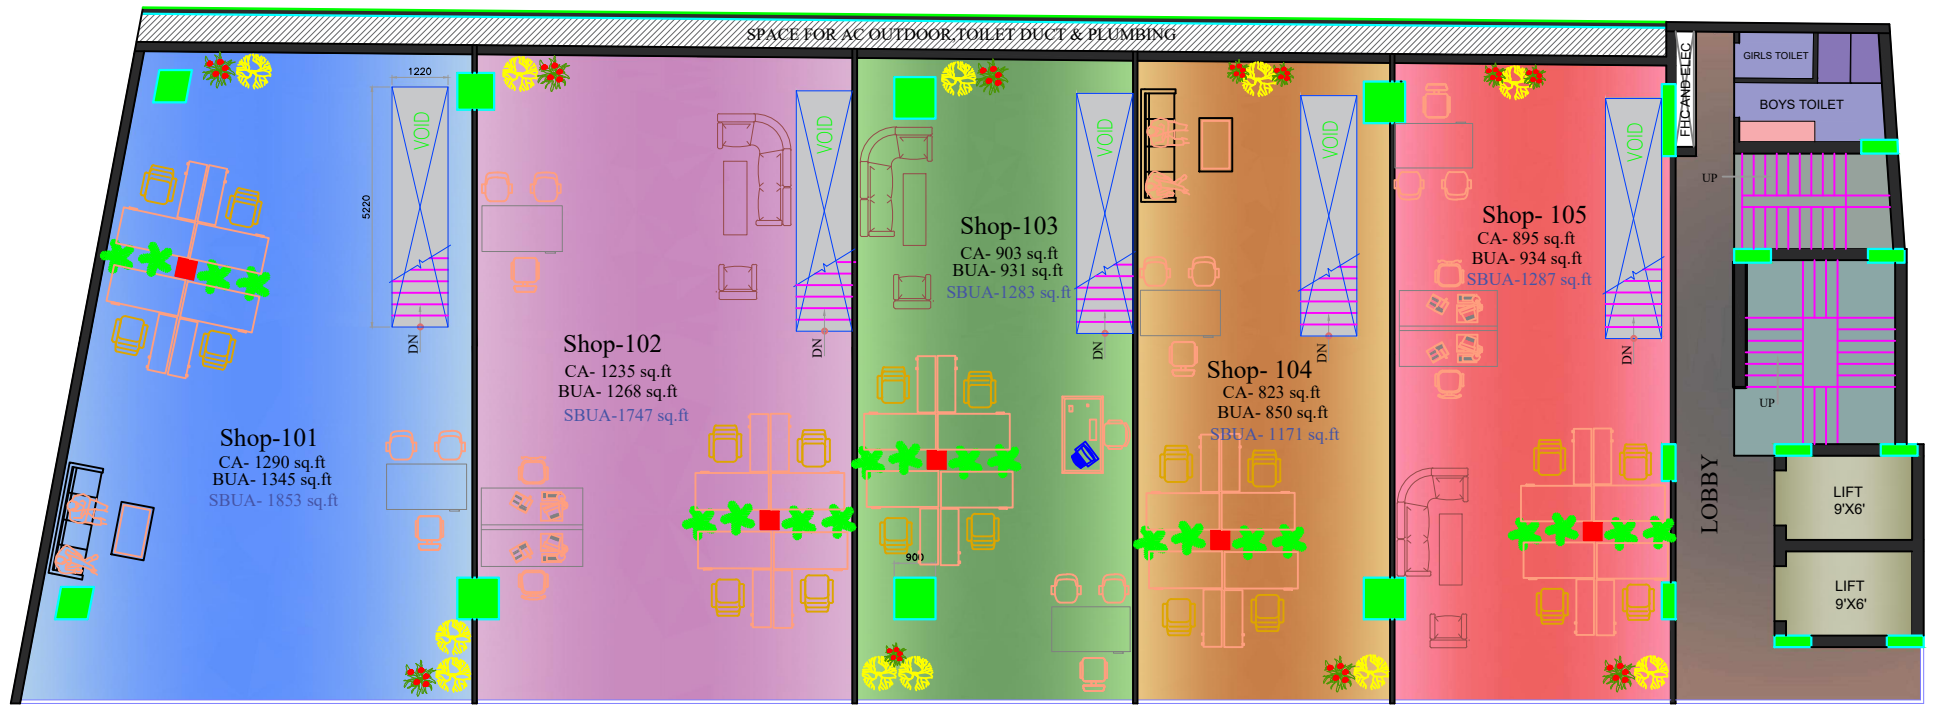

10% OFF
WILL
LEVI'S
NIKE
H&M

GROUND FLOOR PLAN

PANCHRATNA CENTRE
KANKE ROAD , RANCHI

B+G+8

FIRST FLOOR PLAN

PANCHRATNA CENTRE
KANKE ROAD , RANCHI

B+G+8

**SECOND
FLOOR PLAN**

PANCHRATNA CENTRE
KANKE ROAD , RANCHI

B+G+8

**THIRD
 FLOOR PLAN**

PANCHRATNA CENTRE
 KANKE ROAD , RANCHI

B+G+8

**FOURTH
FLOOR PLAN**

PANCHRATNA CENTRE
KANKE ROAD , RANCHI

B+G+8

**FIFTH
FLOOR PLAN**

PANCHRATNA CENTRE
KANKE ROAD , RANCHI

B+G+8

**SIXTH
FLOOR PLAN**

PANCHRATNA CENTRE
KANKE ROAD , RANCHI

B+G+8

**SEVENTH
FLOOR PLAN**

PANCHRATNA CENTRE
KANKE ROAD , RANCHI