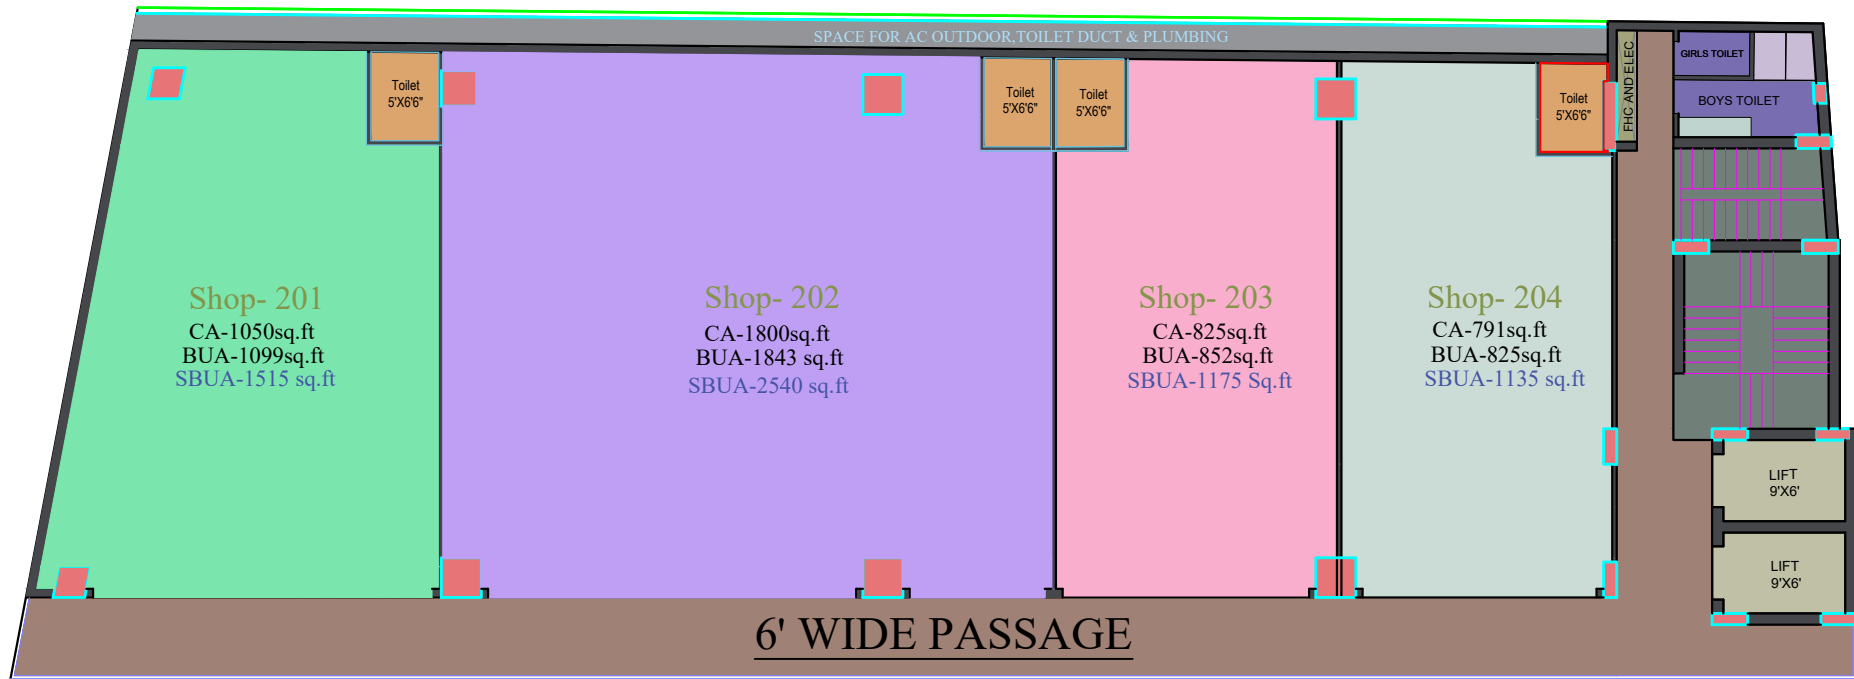

10% OFF
WILL
LEVI'S
NIKE
H&M

GROUND FLOOR PLAN

PANCHRATNA CENTRE
KANKE ROAD , RANCHI

B+G+8

FIRST FLOOR PLAN

PANCHRATNA CENTRE
KANKE ROAD , RANCHI

B+G+8

**SECOND
FLOOR PLAN**

PANCHRATNA CENTRE
KANKE ROAD , RANCHI

B+G+8

**THIRD
 FLOOR PLAN**

PANCHRATNA CENTRE
 KANKE ROAD , RANCHI

B+G+8

**FOURTH
FLOOR PLAN**

PANCHRATNA CENTRE
KANKE ROAD , RANCHI

B+G+8