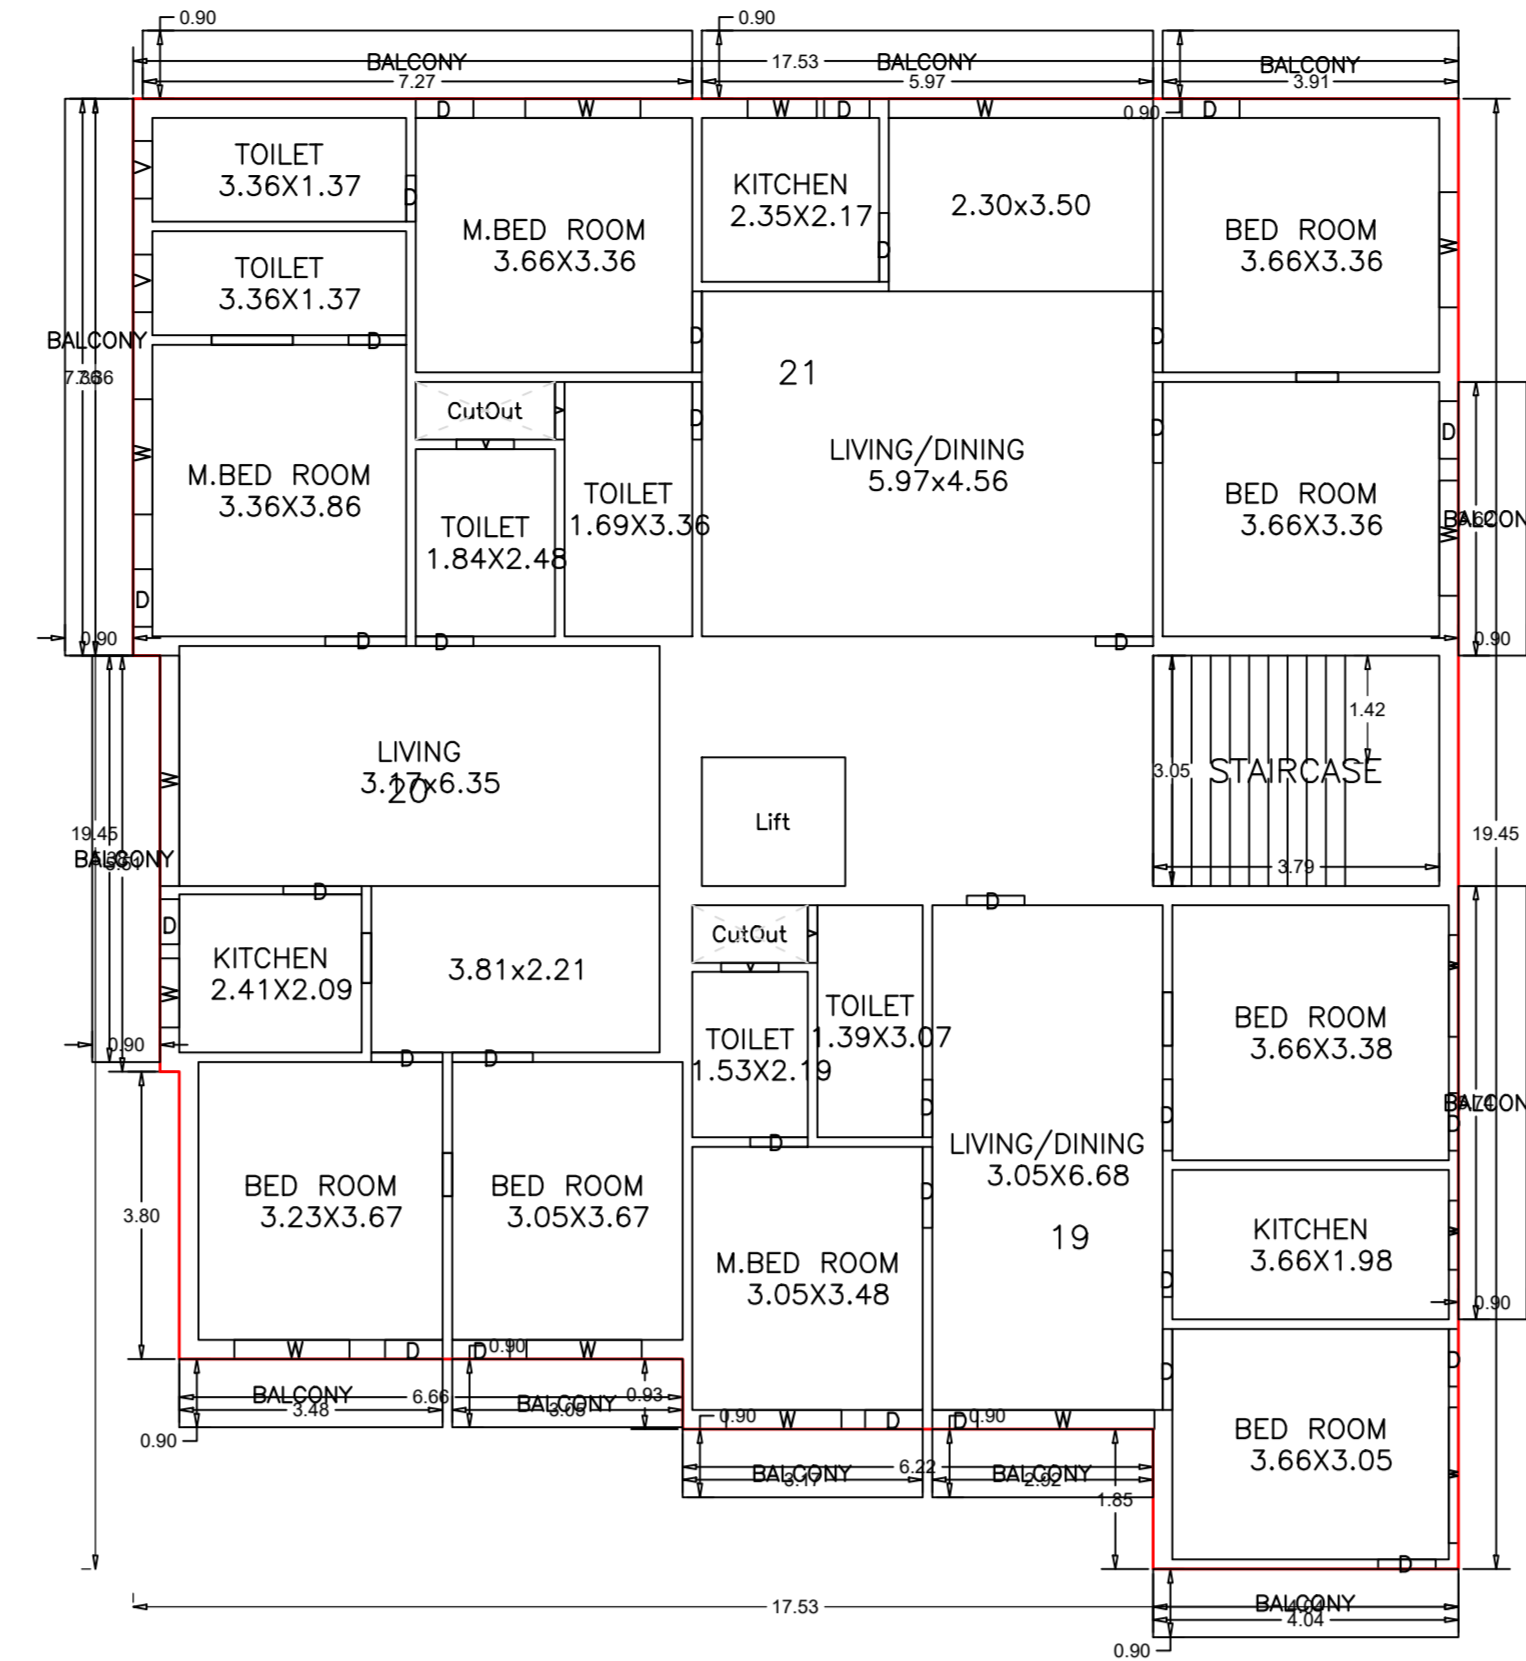

FIRST FLOOR PLAN (Proposed) (SCALE 1:100)