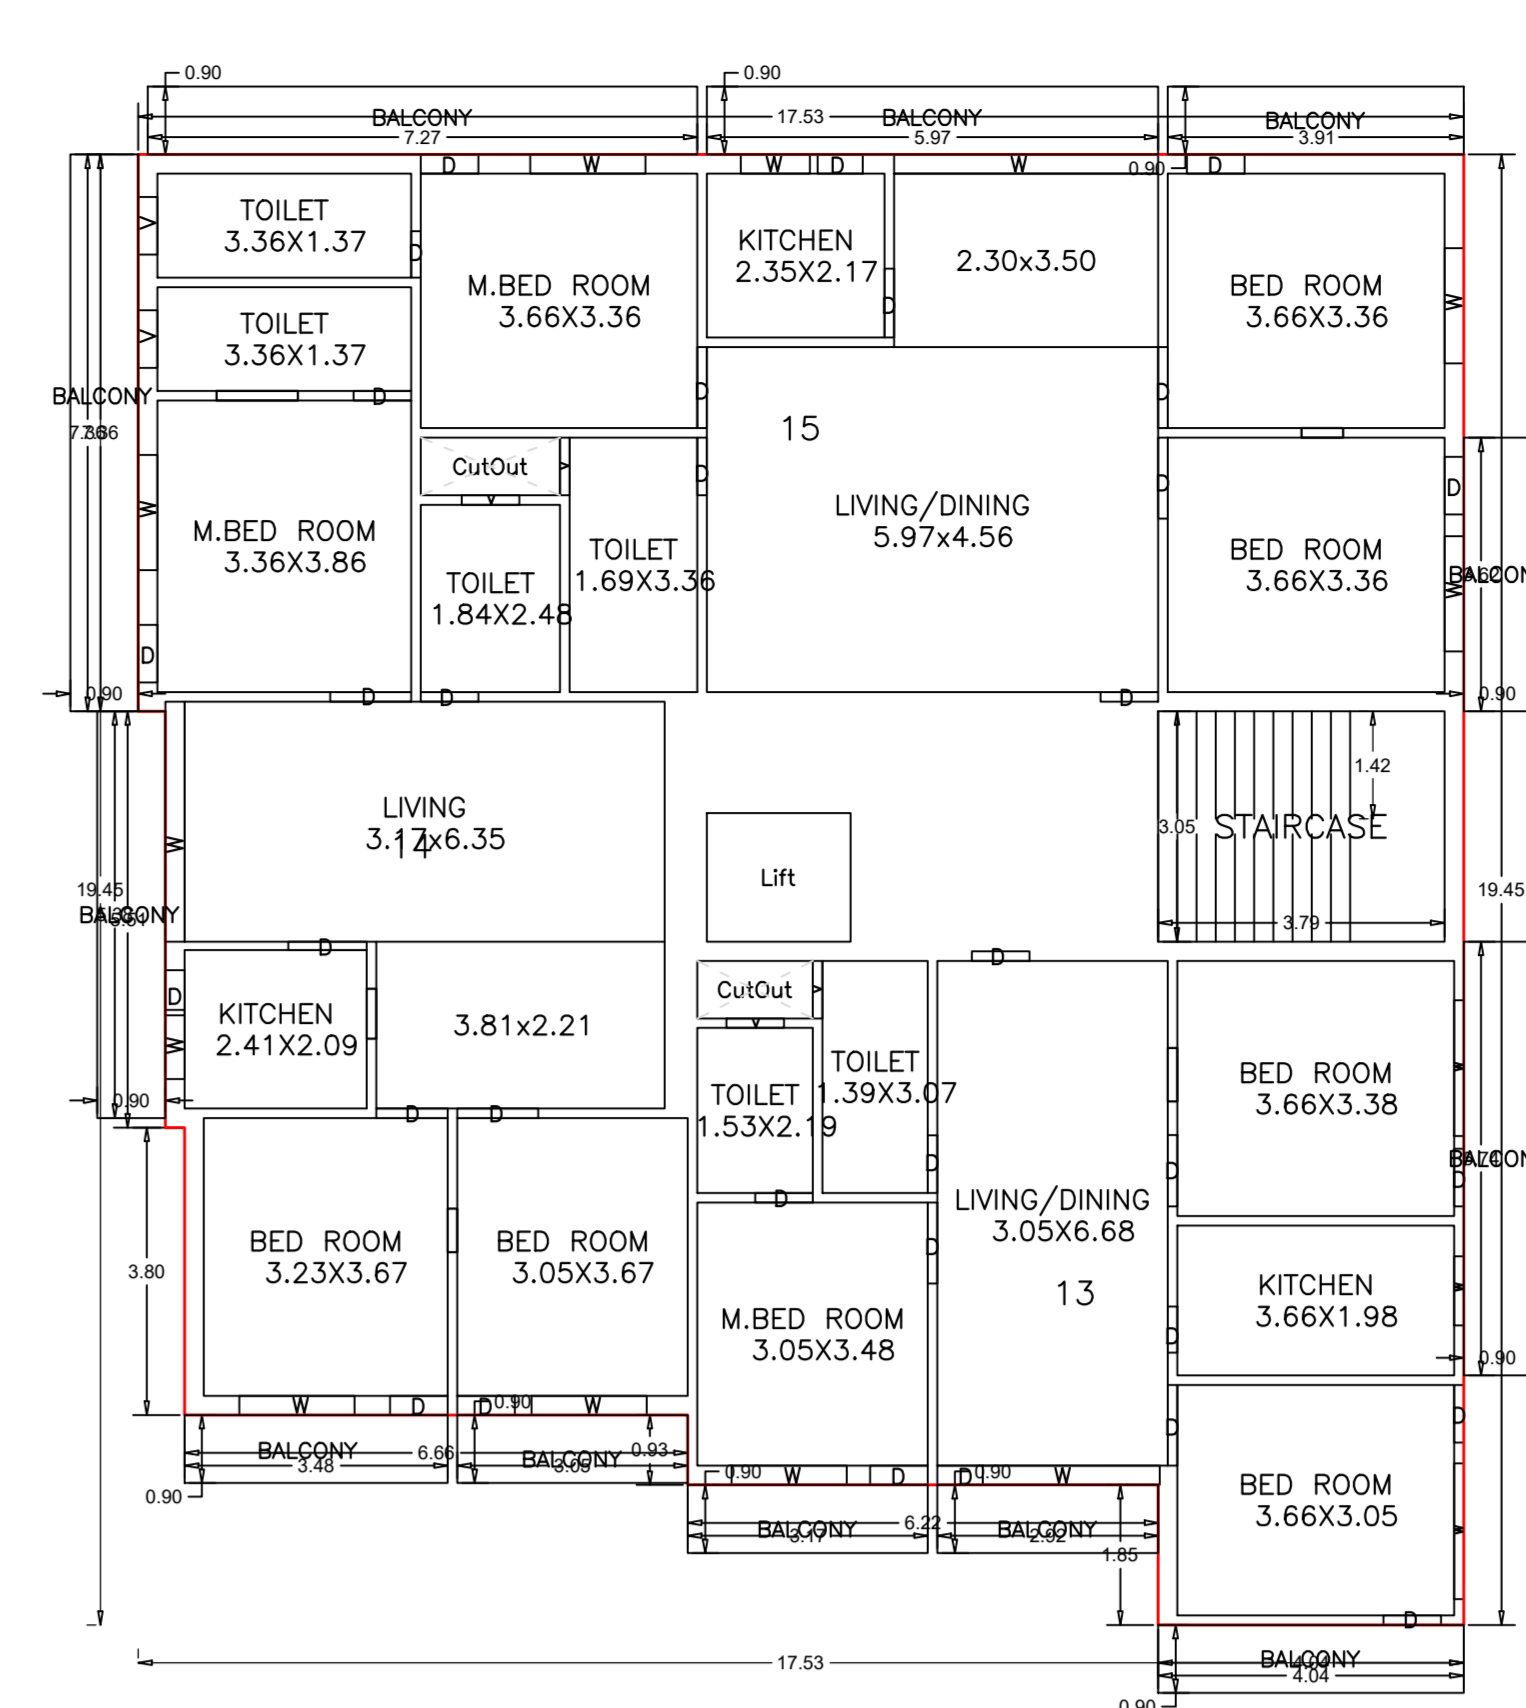

SECOND FLOOR PLAN (Proposed) (SCALE 1:100)

Building - BLOCK (B)