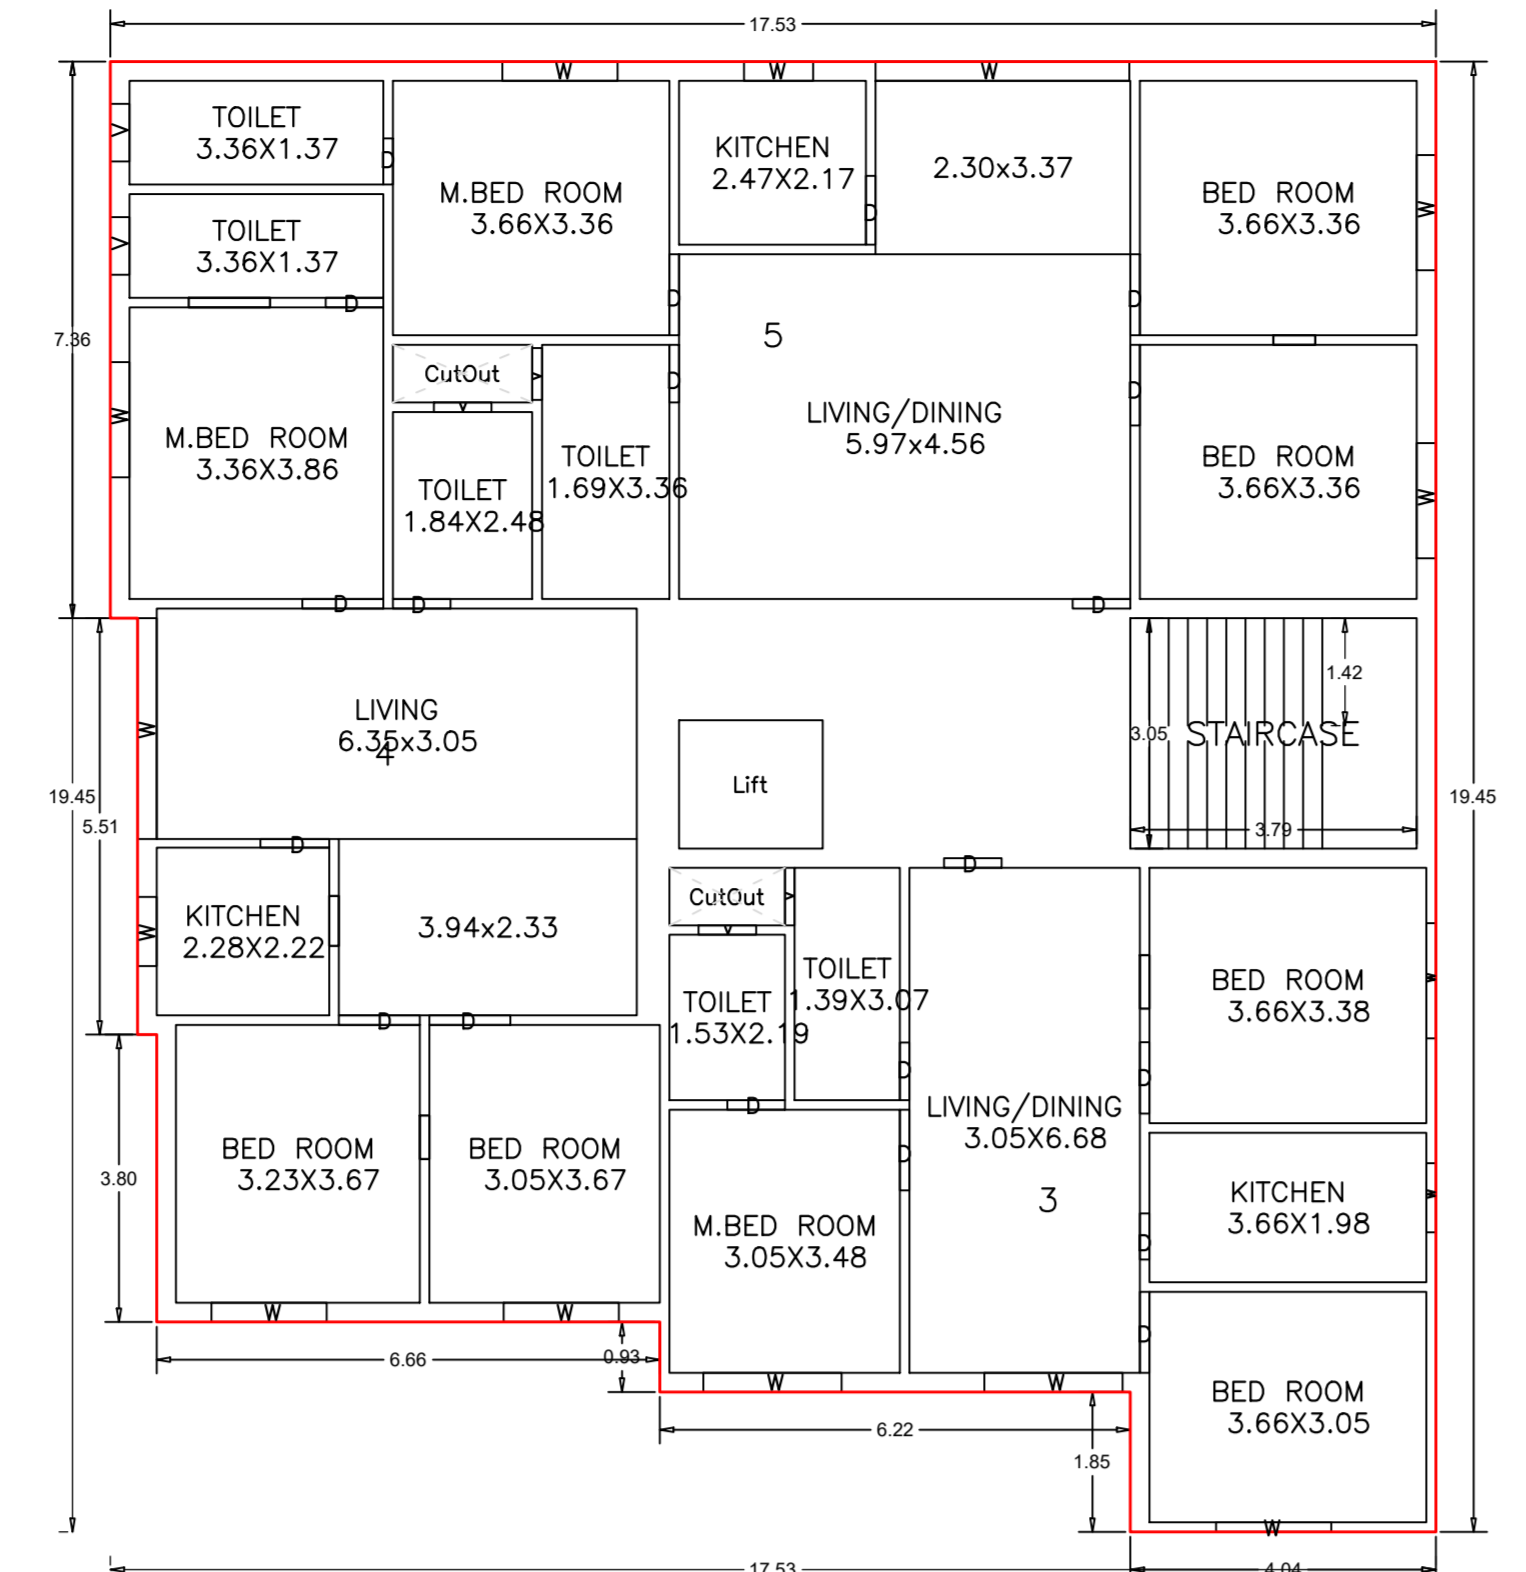

GROUND FLOOR PLAN (Proposed) (SCALE 1:100)