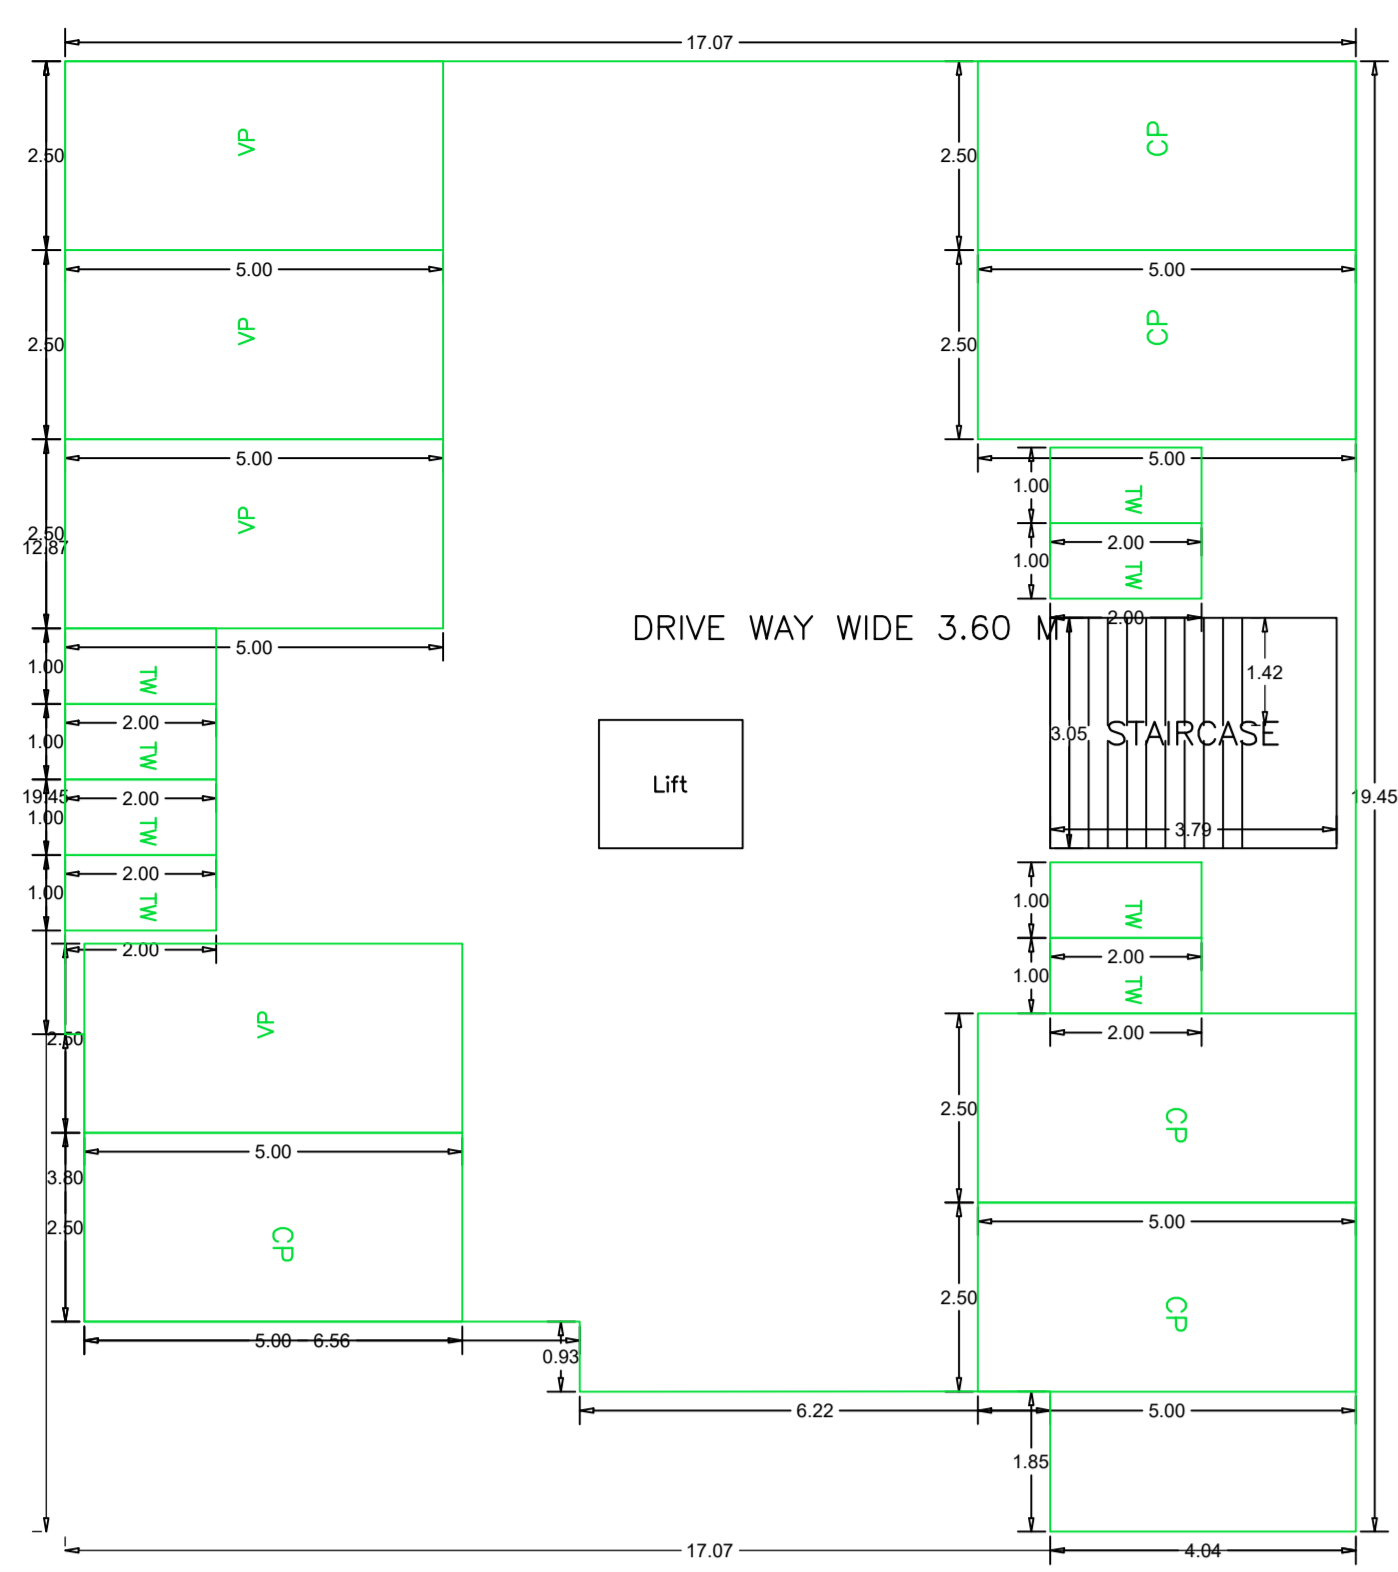

Proposee Name	RANCPREKASHI/004
Owner Name	HEMKA SURVIVATA, PREET BHADRAN AND SHARDEEP KUMAR
Plot No	5
Plot No	5/3
Upland Name	RESID.
Use	Residential
Station	Residence/Block/Corner

LOWER GROUND FLOOR PLAN (SCALE 1:100)