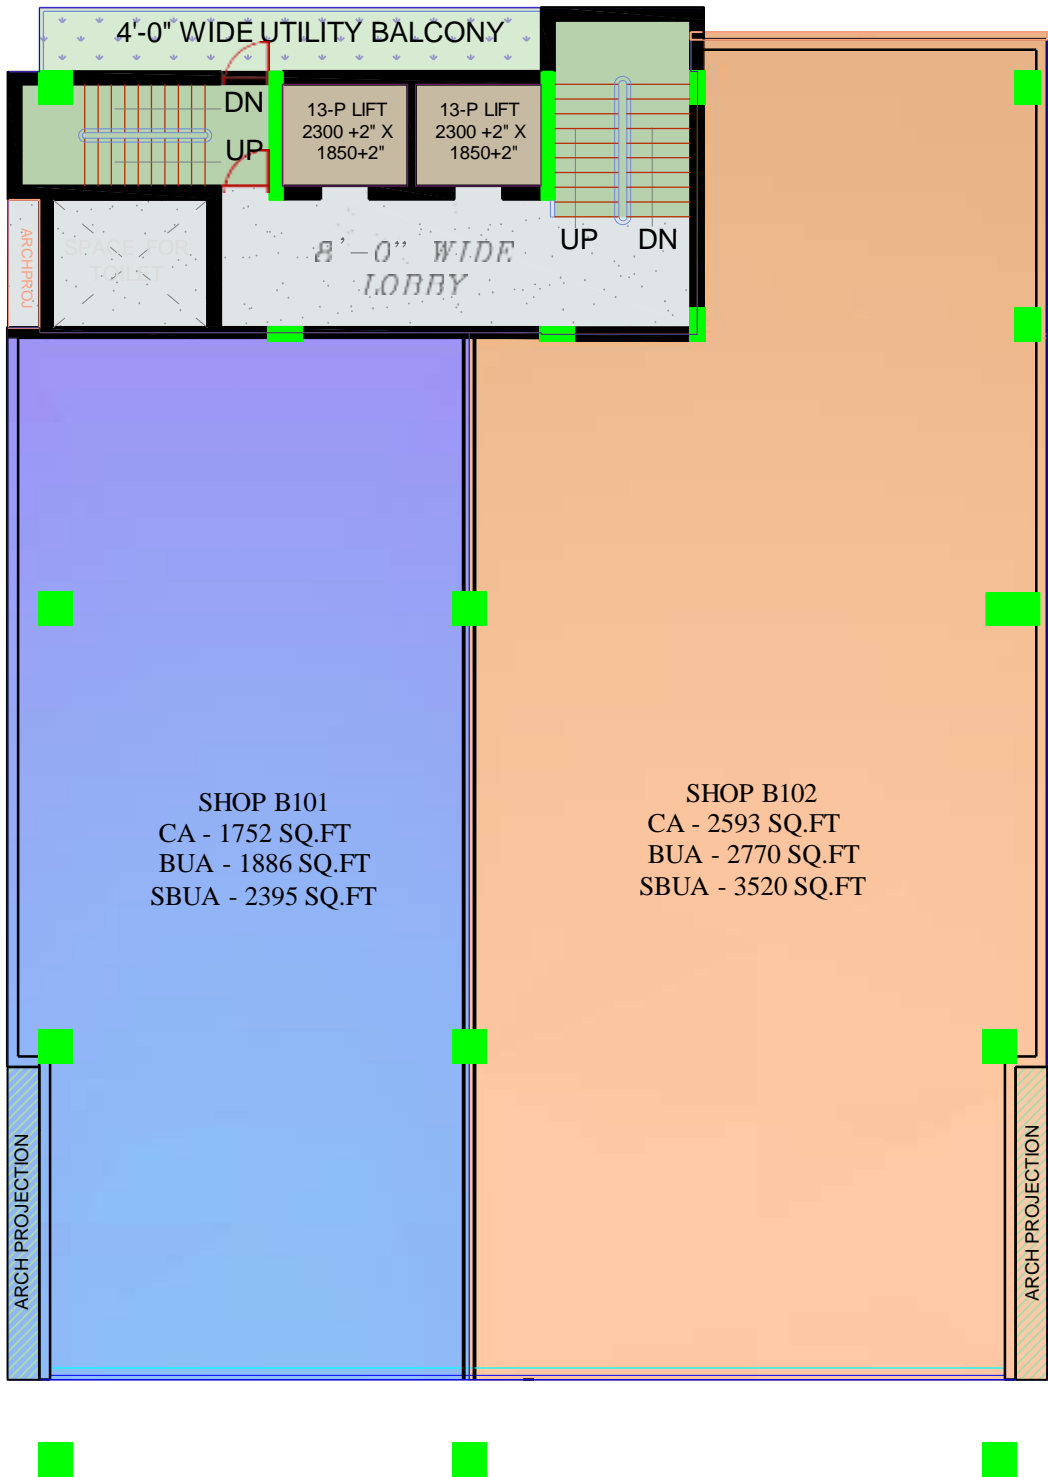

**BLOCK-A**

**FOURTH  
FLOOR PLAN**

**PANCHRATNA ROYALE**  
MORABADI, RANCHI

**B+G+4**

UPPER  
FLOOR  
ENTRY

SHOP BG01  
CA - 1818 SQ.FT  
BUA - 1915 SQ.FT  
SBUA - 2430 SQ.FT

SHOP BG02  
CA - 2682 SQ.FT  
BUA - 2812 SQ.FT  
SBUA - 3570 SQ.FT

6'-0" WIDE PLATFORM

COMMERCIAL  
ENTRY

B+G+10

**BLOCK- B**

**GROUND  
FLOOR PLAN**

**PANCHRATNA ROYALE**  
MORABADI, RANCHI

**BLOCK- B**

**B+G+10**

**FIRST FLOOR PLAN**

**PANCHRATNA ROYALE**  
MORABADI, RANCHI

**B+G+10**

**BLOCK- B**

**SECOND FLOOR PLAN**

**PANCHRATNA ROYALE**  
**MORABADI, RANCHI**

B+G+10

**BLOCK- B**