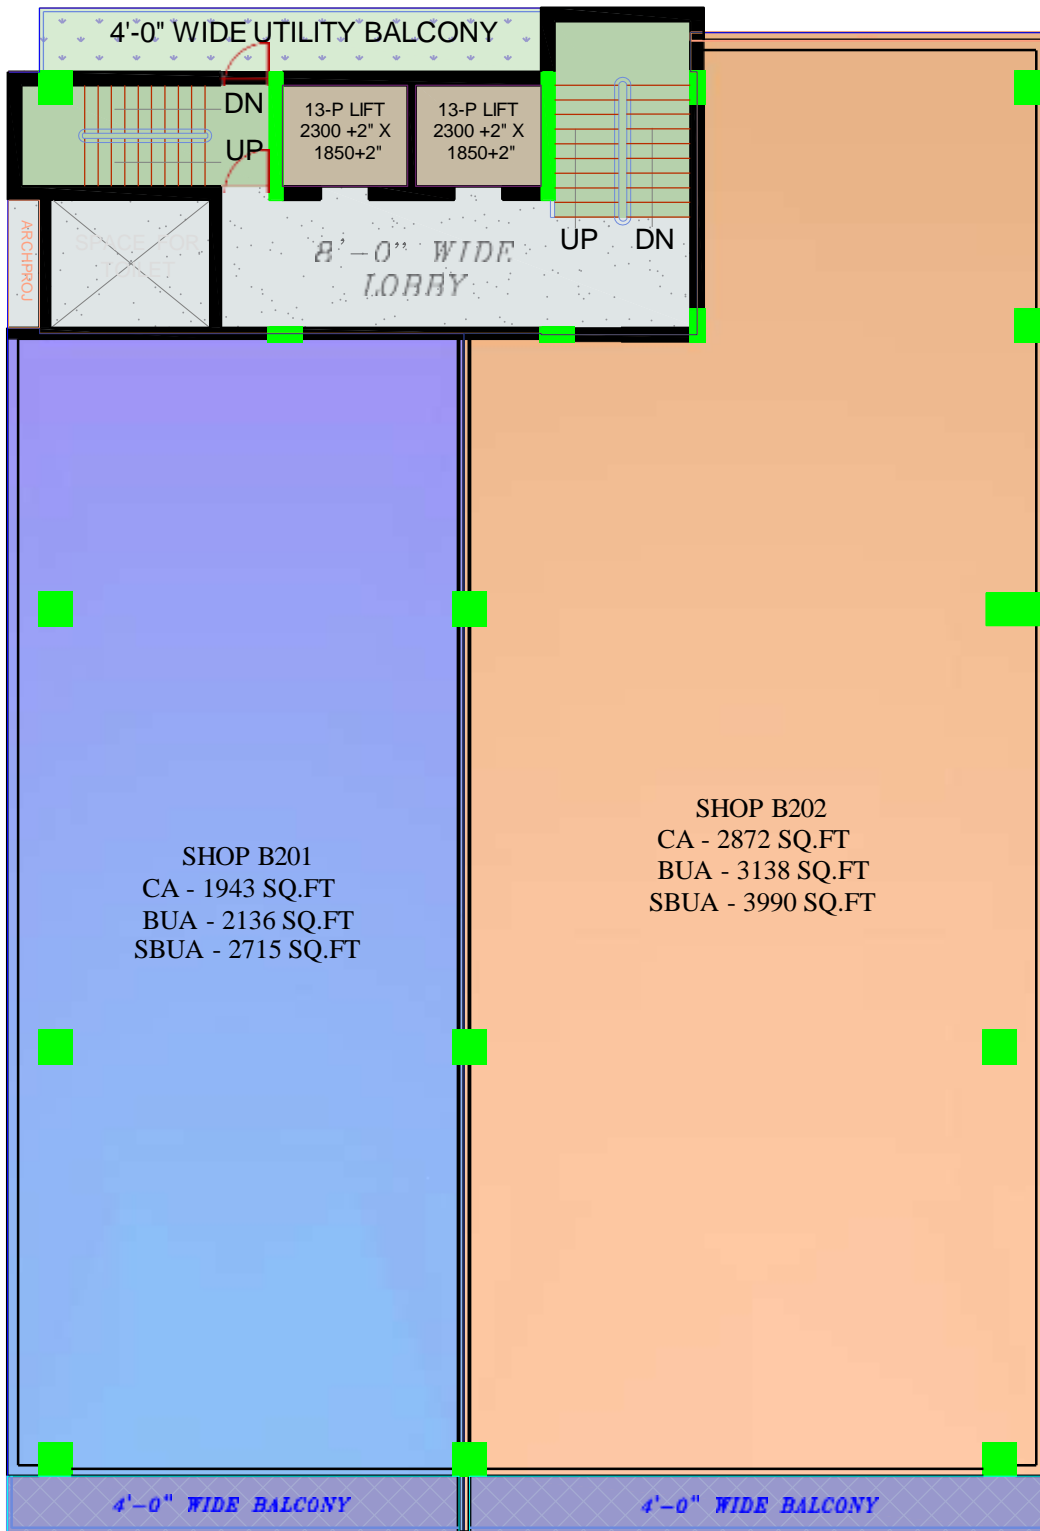

6'-0" WIDE PLATFORM

COMMERCIAL  
ENTRY

B+G+10

**BLOCK- B**

**GROUND  
FLOOR PLAN**

**PANCHRATNA ROYALE**  
MORABADI, RANCHI

**BLOCK- B**

**B+G+10**

**FIRST FLOOR PLAN**

**PANCHRATNA ROYALE**  
MORABADI, RANCHI

**B+G+10**

**BLOCK- B**

**SECOND FLOOR PLAN**

**PANCHRATNA ROYALE**  
**MORABADI, RANCHI**

B+G+10

**BLOCK- B**