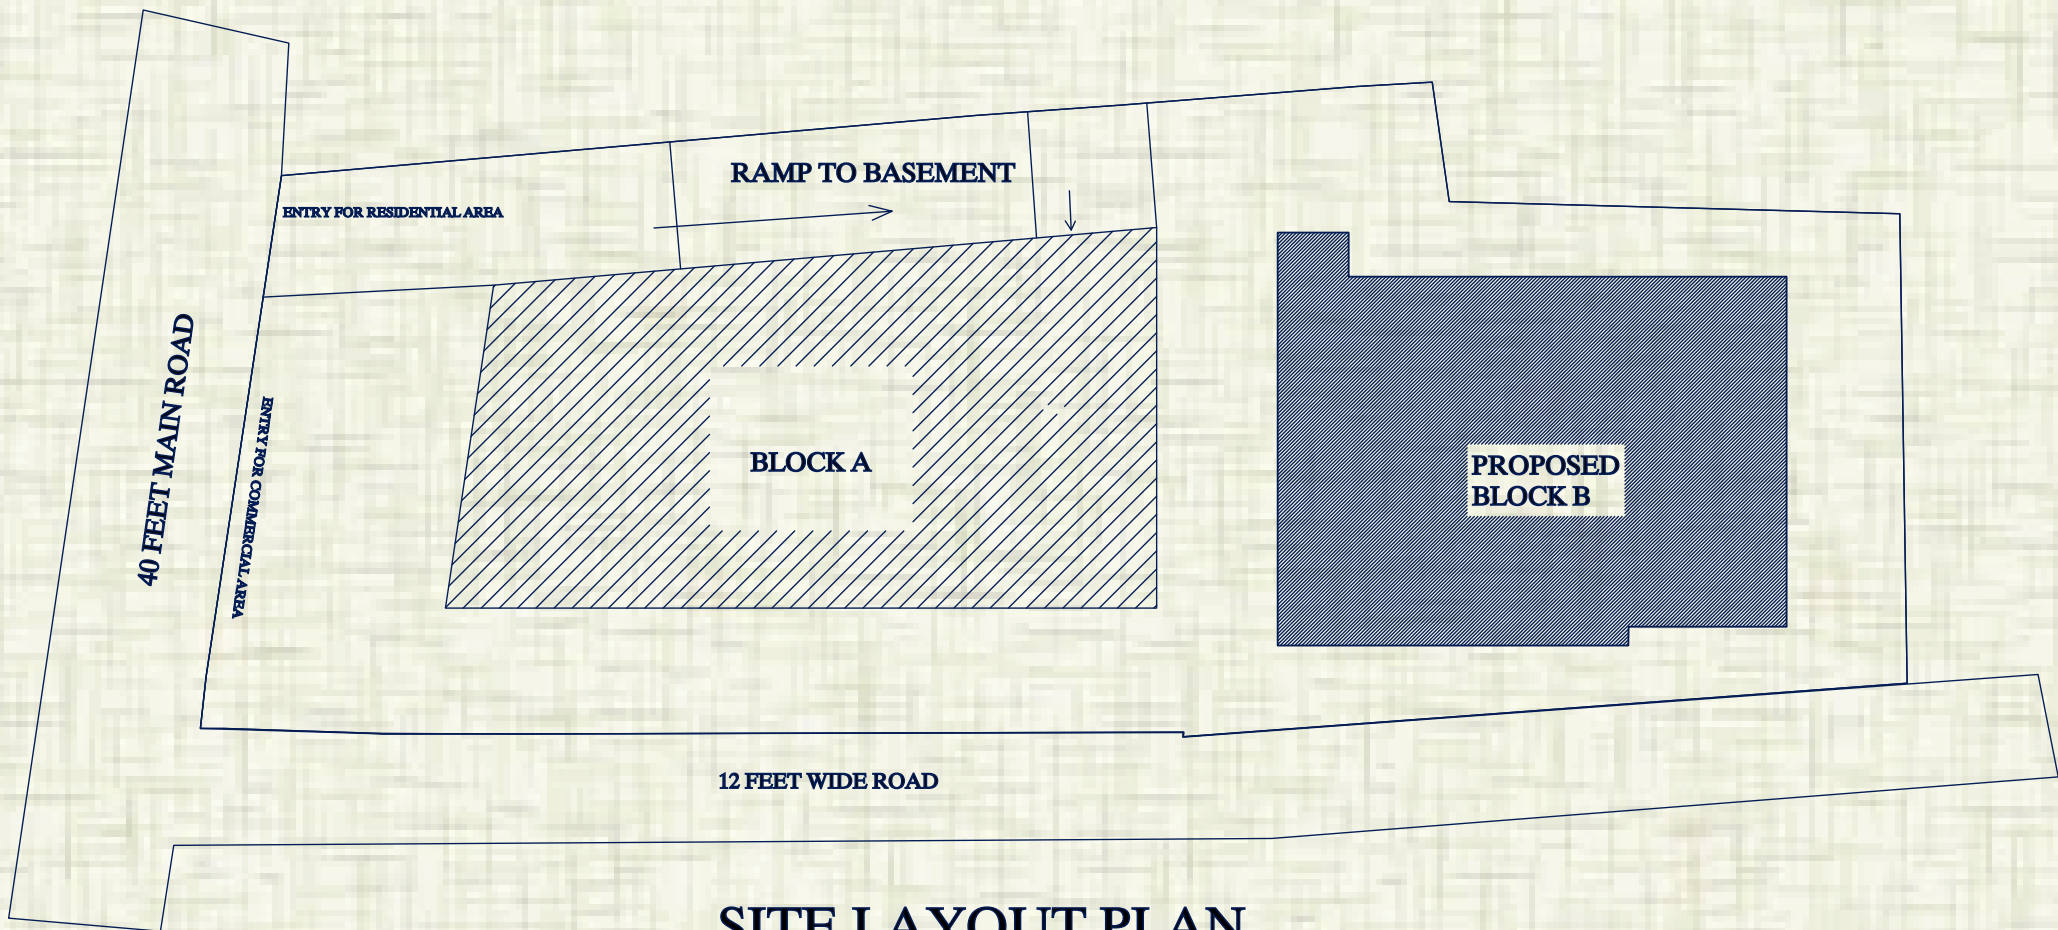

99 TOWER

Block - B

99 TOWER (Block- B)

SITE LAYOUT PLAN

99 TOWER (Block- B)

TYPICAL GROUND TO FOURTH FLOOR PLAN

Flat. No.	Name	Built-up Area	Carpet Area
A.	3 BHK	100.13 sqmt	87.98 sqmt
B.	3 BHK	98.83 sqmt	87.04 sqmt
C.	3 BHK	94.46 sqmt	82.64 sqmt
D.	3 BHK	90.24 sqmt	79.10 sqmt

ROUTE MAP

Rly. Station - 1 K.M

Market - 0 K.M.

Temple - 0 K.M.

Bus Stand - 1 K.M.

An Enterprises of:-

NINETY NINE BUILDERS PVT LTD

1st Floor, Sampat Bazar, Bada Chowk, Giridih, Jharkhand 815301.