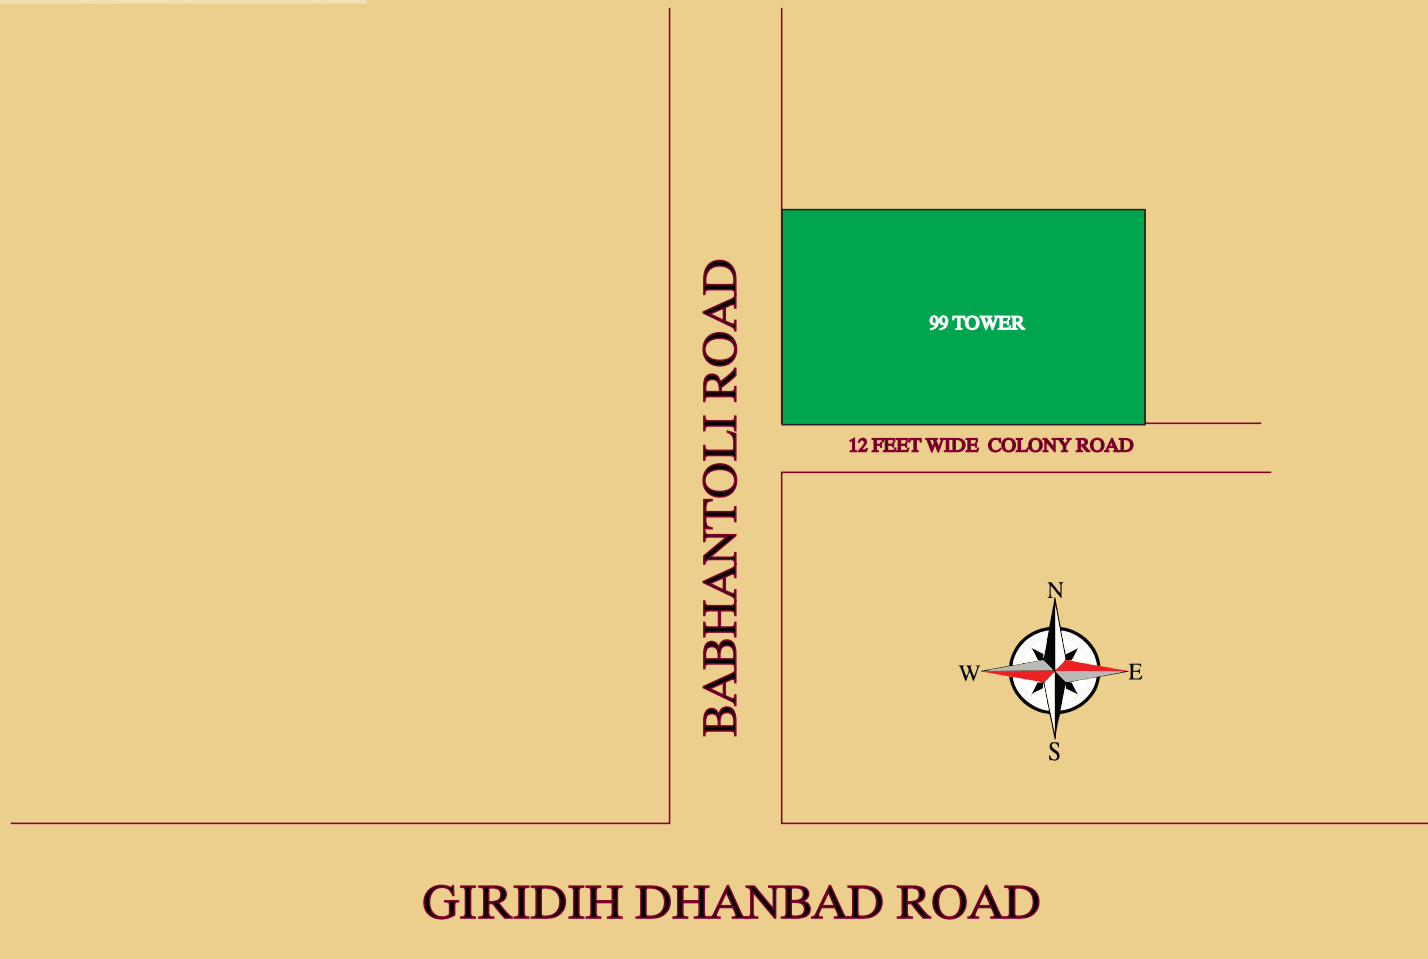

99 TOWER

Block - B

99 TOWER (Block- B)

SITE LAYOUT PLAN

99 TOWER (Block- B)

TYPICAL GROUND TO FOURTH FLOOR PLAN

Flat. No.	Name	Built-up Area	Carpet Area
A.	3 BHK	100.13 sqmt	87.98 sqmt
B.	3 BHK	98.83 sqmt	87.04 sqmt
C.	3 BHK	94.46 sqmt	82.64 sqmt
D.	3 BHK	90.24 sqmt	79.10 sqmt

ROUTE MAP

Rly. Station - 1 K.M

Market - 0 K.M.

Temple - 0 K.M.

Bus Stand - 1 K.M.

An Enterprises of:-

NINETY NINE BUILDERS PVT LTD

1st Floor, Sampat Bazar, Bada Chowk, Giridih, Jharkhand 815301.