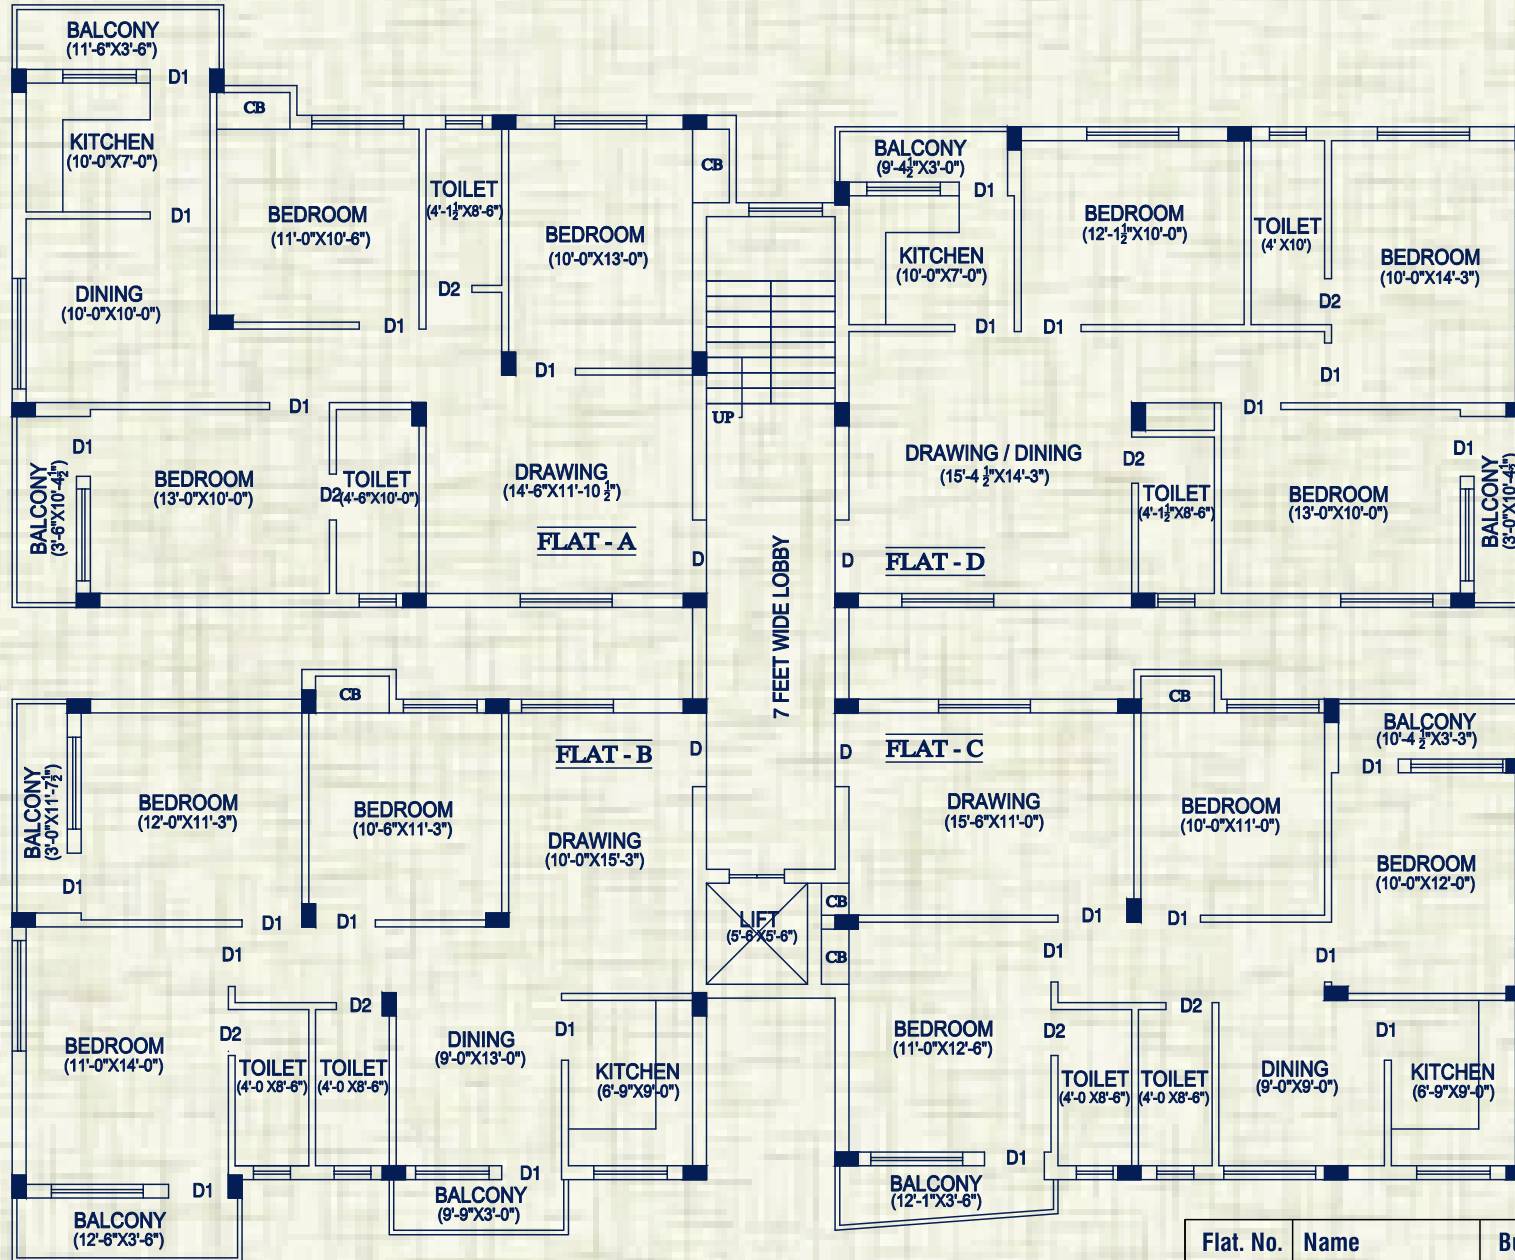

99 TOWER

Block - B

99 TOWER (Block- B)

SITE LAYOUT PLAN

99 TOWER (Block- B)

TYPICAL GROUND TO FOURTH FLOOR PLAN

Flat. No.	Name	Built-up Area	Carpet Area
A.	3 BHK	100.13 sqmt	87.98 sqmt
B.	3 BHK	98.83 sqmt	87.04 sqmt
C.	3 BHK	94.46 sqmt	82.64 sqmt
D.	3 BHK	90.24 sqmt	79.10 sqmt

ROUTE MAP

Rly. Station - 1 K.M

Market - 0 K.M.

Temple - 0 K.M.

Bus Stand - 1 K.M.

An Enterprises of:-

NINETY NINE BUILDERS PVT LTD

1st Floor, Sampat Bazar, Bada Chowk, Giridih, Jharkhand 815301.